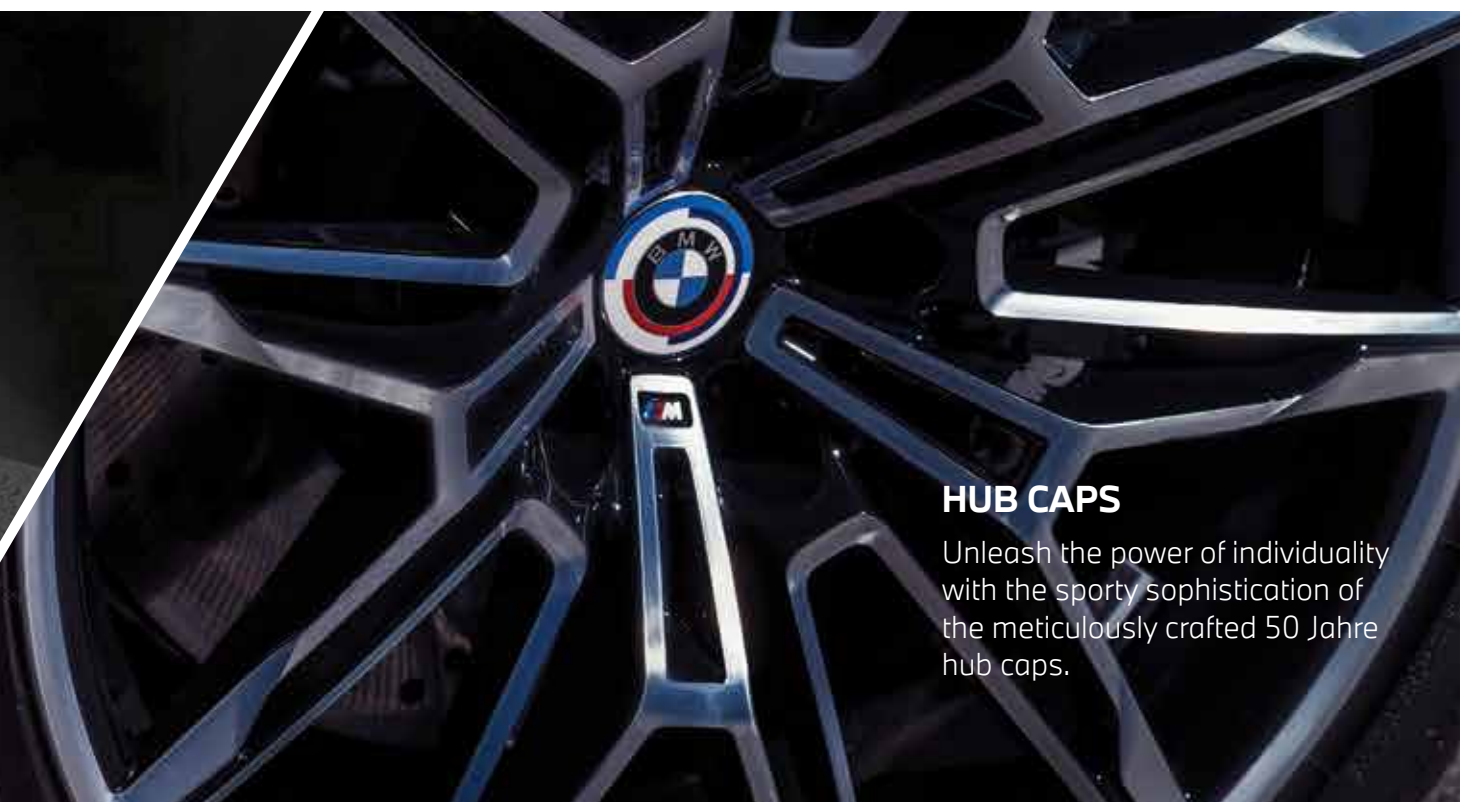

HUB CAPS

Unleash the power of individuality with the sporty sophistication of the meticulously crafted 50 Jahre hub caps.